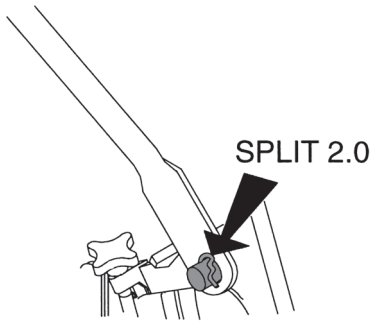

Dele for skafmontage: G305611
GUDENAA L45-7
130804

(ill. 1)

(ill. 3)

(ill. 2)