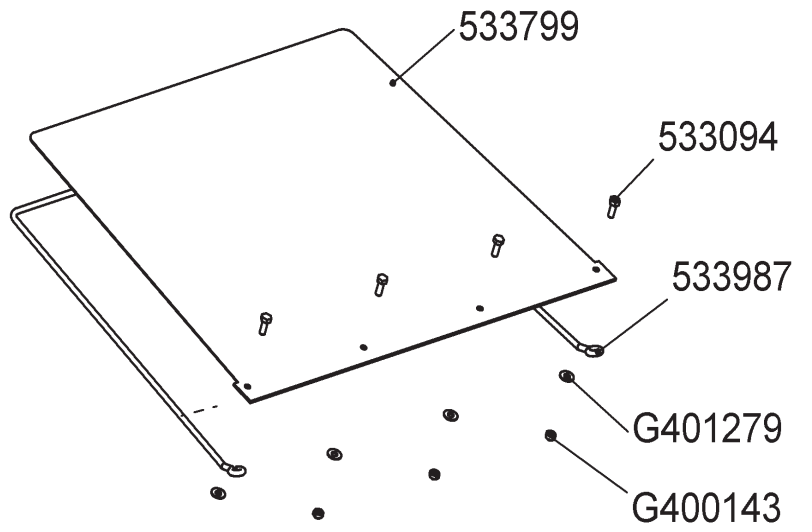

Dele for skafmontage: G305611
GUDENAA L45-7
130804

(ill. 1)

(ill. 3)

(ill. 2)