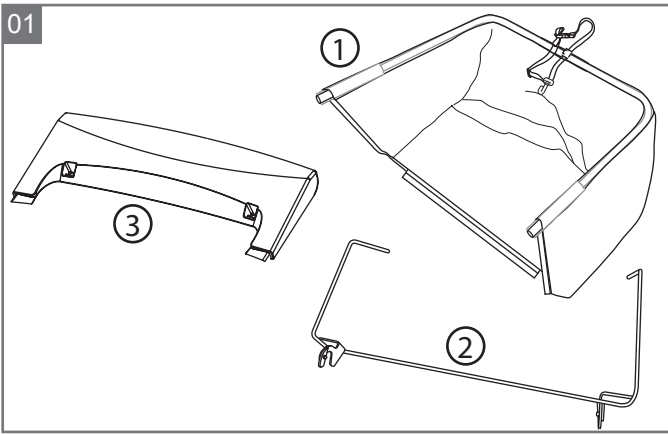

RazorCut 28.1 HM easy, RazorCut 38.1 HM comfort

GU 400, Easy 38-5 Combi